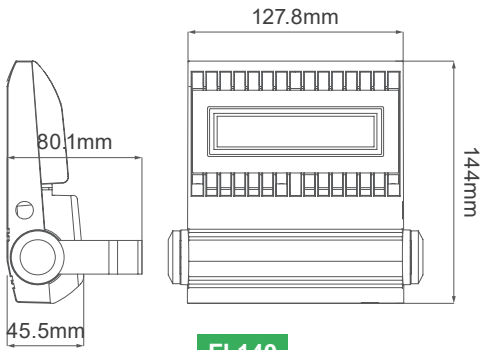

Dimension

FL140