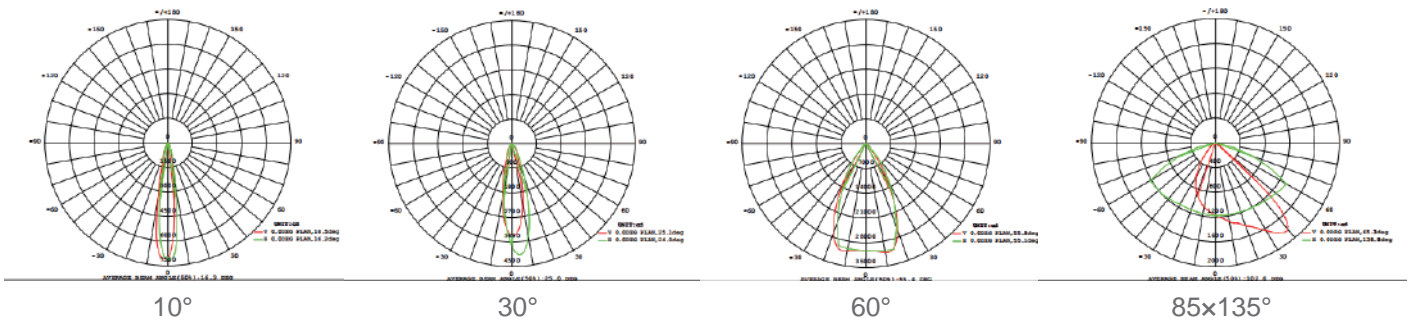

FL390

Module LED Flood Light

10W / 30W / 50W / 80W / 100W / 120W

150W / 200W / 240W / 300W / 400W / 500W

Specifications

Wattage	10W / 30W / 50W / 80W / 100W / 120W / 150W / 200W / 240W / 300W / 400W / 500W
Power Factor	≥0.95
LED Chip	SMD 3030, Philips or other LED chip
Driver Brand	Meanwell / SOSEN / Other Brand
CCT	3000K / 4000K / 5000K / 6000K
AC Input Voltage	100-277V / 120-347V / 180-480V
Exclusive Feature	RGB / RGBW (DMX 512) Smart Control Available
Beam Angle	10° / 30° / 60° / 85x135° (asymmetric)
Lumen Efficacy	130-140lm/W (Can customize higher LM / W if in need)
Material	Aluminum alloy + Tempered glass
Housing color	Silver / Black / Gray / White
Ambient Temperature	-40°C ~ 45°C (-40°F ~ 113°F)
Total Harmonic Distortion	<20%
Lifetime	50,000H
IP Rating	IP67
Warranty	5 years

Football Field

Airport

Tennis court

Swimming pool

Light Distribution

Installation

FL220 series (use 5mm hex wrench)

FL280&FL330 series (use 5mm hex wrench)