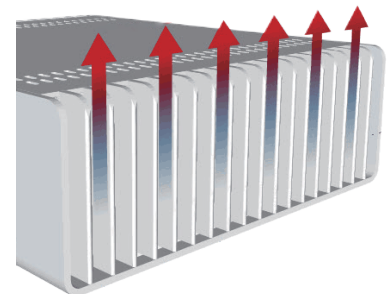

FL390

Module LED Flood Light

10W / 30W / 50W / 80W / 100W / 120W

150W / 200W / 240W / 300W / 400W / 500W

Specifications

Wattage	10W / 30W / 50W / 80W / 100W / 120W / 150W / 200W / 240W / 300W / 400W / 500W
Power Factor	≥0.95
LED Chip	SMD 3030, Philips or other LED chip
Driver Brand	Meanwell / SOSEN / Other Brand
CCT	3000K / 4000K / 5000K / 6000K
AC Input Voltage	100-277V / 120-347V / 180-480V
Exclusive Feature	RGB / RGBW (DMX 512) Smart Control Available
Beam Angle	10° / 30° / 60° / 85x135° (asymmetric)
Lumen Efficacy	130-140lm/W (Can customize higher LM / W if in need)
Material	Aluminum alloy + Tempered glass
Housing color	Silver / Black / Gray / White
Ambient Temperature	-40°C ~ 45°C (-40°F ~ 113°F)
Total Harmonic Distortion	<20%
Lifetime	50,000H
IP Rating	IP67
Warranty	5 years

Features

RGB Available

Various Beam Angle

Water proof IP67

ADC12 Die casting

RGBW/ RGB Ones Available (DMX 512 Control)

Fine Heat sink design, fine heat dissipation
(Driver and heat sinker separate for natural convection air cooler)

Football Field

Airport

Tennis court

Swimming pool

Light Distribution

Installation

FL220 series (use 5mm hex wrench)

FL280&FL330 series (use 5mm hex wrench)