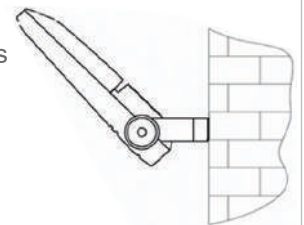

2. Adjust the bracket to a suitable angle as you want

3. Tighten the screws to fix the fixture

1. Using a hex wrench to unscrew the screw