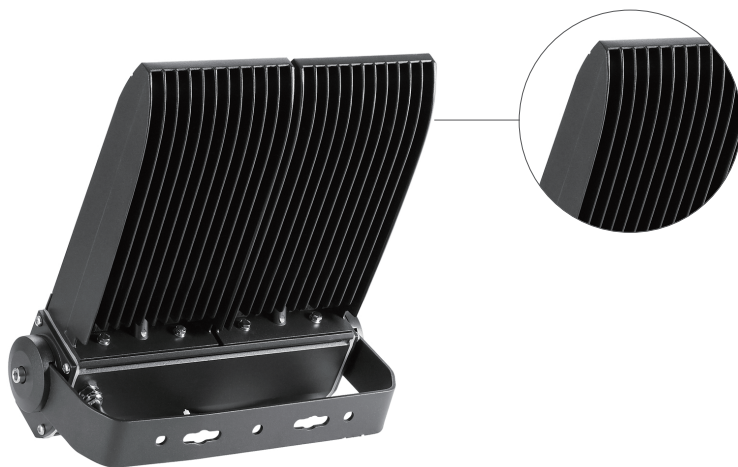

FL390

Module LED Flood Light

10W / 30W / 50W / 80W / 100W / 120W

150W / 200W / 240W / 300W / 400W / 500W

Specifications

Wattage	10W / 30W / 50W / 80W / 100W / 120W / 150W / 200W / 240W / 300W / 400W / 500W
Power Factor	≥0.95
LED Chip	SMD 3030, Philips or other LED chip
Driver Brand	Meanwell / SOSEN / Other Brand
CCT	3000K / 4000K / 5000K / 6000K
AC Input Voltage	100-277V / 120-347V / 180-480V
Exclusive Feature	RGB / RGBW (DMX 512) Smart Control Available
Beam Angle	10° / 30° / 60° / 85x135° (asymmetric)
Lumen Efficacy	130-140lm/W (Can customize higher LM / W if in need)
Material	Aluminum alloy + Tempered glass
Housing color	Silver / Black / Gray / White
Ambient Temperature	-40°C ~ 45°C (-40°F ~ 113°F)
Total Harmonic Distortion	<20%
Lifetime	50,000H
IP Rating	IP67
Warranty	5 years

Features

RGB Available

Various Beam Angle

Water proof IP67

ADC12 Die casting

RGBW/ RGB Ones Available (DMX 512 Control)

Fine Heat sink design, fine heat dissipation
(Driver and heat sinker separate for natural convection air cooler)

Dimension

FL140

FL220

FL280

FL330

FL390-2

Application

Parking Lot

Football Field

Airport

Tennis court

Swimming pool

Light Distribution

Installation

FL220 series (use 5mm hex wrench)

FL280&FL330 series (use 5mm hex wrench)