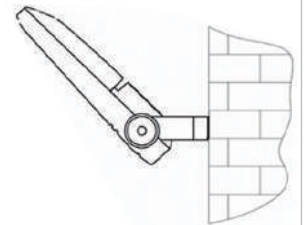

Football Field

Airport

Tennis court

Swimming pool

Light Distribution

Installation

FL220 series (use 5mm hex wrench)

FL280&FL330 series (use 5mm hex wrench)

2. Adjust the bracket to a suitable angle as you want

3. Tighten the screws to fix the fixture

1. Using a hex wrench to unscrew the screw

FL390series (use 8mm hex wrench)

2. Adjust the bracket to a suitable angle as you want